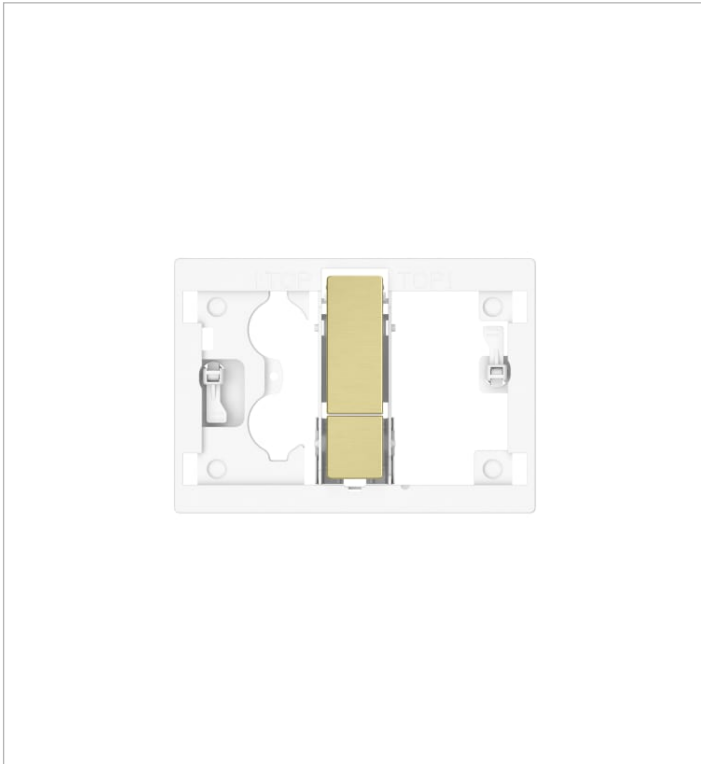

DUPLO S

PS4 Dual - Dual flush operating plate for Roca S installation systems. Cable technology. No tools required for installation

**FEATURES**

Number of buttons: 2

TECHNICAL DRAWINGS

BOUGHT TOGETHER FREQUENTLY

PS4 Dual - PS4 front panel
to be combined with PS4
push-button

8905213..

Duplo S Compact - Built-in
structure with compact
dual flush cistern for wall-
hung WC. Ø 90 / Ø 110
elbow

8900A0020

Duplo S

Designed for modern living, Duplo S seamlessly integrates advanced concealed cistern technology with refined flush plate designs, providing unparalleled comfort and style for any bathroom project.