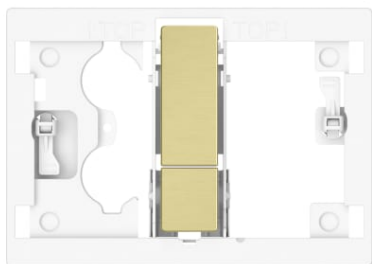

DUPLO S

PS4 Dual - Dual flush operating plate for Roca S installation systems. Cable technology. No tools required for installation

**FEATURES**

Number of buttons: 2

TECHNICAL DRAWINGS

BOUGHT TOGETHER FREQUENTLY

PS4 Dual - PS4 front panel
to be combined with PS4
push-button

8905213..

Duplo S Compact - Built-in
structure with compact
dual flush cistern for wall-
hung WC. Ø 90 / Ø 110
elbow

8900A0020

Duplo S

Designed for modern living, Duplo S seamlessly integrates advanced concealed cistern technology with refined flush plate designs, providing unparalleled comfort and style for any bathroom project.